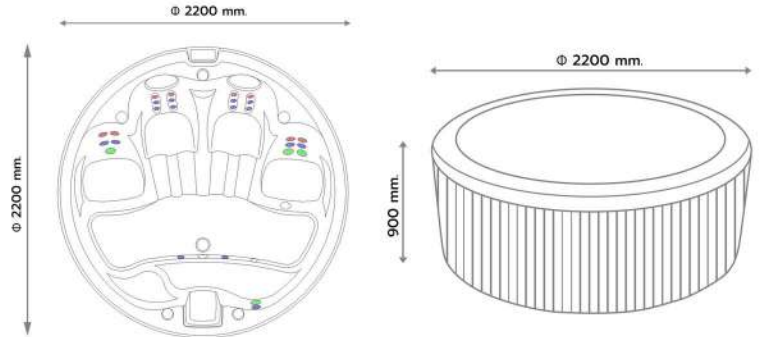

MODEL **TL03**

ราคาเพียง 305,000 บาท

 4 Seats
  - Lounges

MODEL : TL03

Size	Φ 2200 x 900 mm.
Jet total	27 pcs
Air bubble Jet	12 pcs
Ozone	1 pc
Pillow	2 pcs
LED Light	1 pc
Air adjuster	2 pcs
Heater	3 kW x 1 pc
Massage Pump	1.5 kW x 1 pc
Filter Pump	0.37 kW x 1 pc

Material

USA Aristech Acrylic

Color options for the hot tub's acrylic shell:

- WHITE
- PEARLESCENT
- SILVER WHITE
- GYPSUM
- OYSTER
- SUNSET
- MIDNIGHT
- OCEAN WAVE

Skirt color

Grey