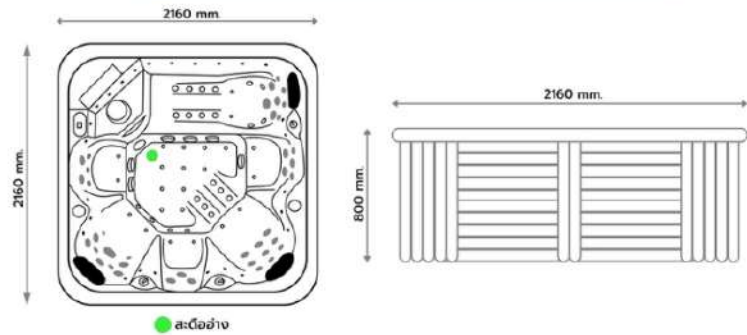

MODEL

CS04

ราคาเพียง 275,000 บาท

5 Seats

1 Lounge

MODEL : CS04

Size	2160 x 2160 x 800 mm.
Jet total	62 pcs
Air bubble Jet	23 pcs
Ozone	1 pc
Heater	3 kW x 1 pc
Pillow	3 pcs
LED Light	Small LED: 25 pcs / LED: 1 pc
Waterfall	1 pc
Water Pump	2.2 kW x 1 pc / 1.5 kW x 2 pcs
Air Pump	0.7 kW x 1 pc
Filter Pump	0.25 kW x 1 pc